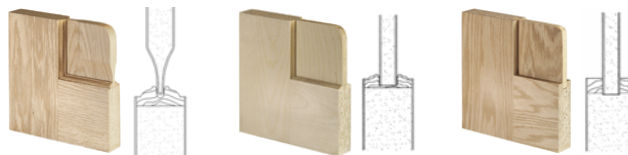

All Door Heights: 6'8"

Door Widths: 1/6, 2/0, 2/4, 2/6, 2/8, 3/0

Matching Bifold Widths: 2/0, 2/6, 3/0, 4/0, 5/0, 6/0

French Door Widths: 2/0, 2/6, 2/8, 3/0

Pantry Door Widths: 2/0, 2/4, 2/6, 2/8, 3/0

Product is stocked unfinished unless otherwise noted

Stocked Primed Bi-folds are Hollow Core

^{VL} - Denotes Value Line product

Flat Panel

2TF ~ 2 Panel Flat
(Ogee Sticking)

Oak
Birch

3TM ~ 3 Panel Flat
(Mission Sticking)

Oak
Birch
Poplar
Cherry
Knotty Alder

Raised Panel

Flat Ogee
Sticking
(TF)

Flat Mission
Sticking
(TM)

Hours

Monday-Friday: 8:30am - 4:30pm

Phone

(715) 359-7272

www.wausauhomes.com

Interior Door Styles